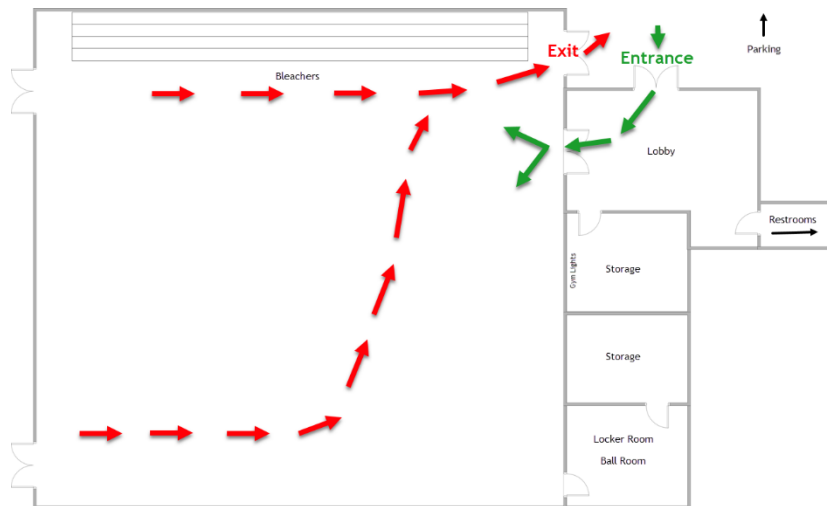

Our Lady of Grace Gym Entrance and Exit Plan