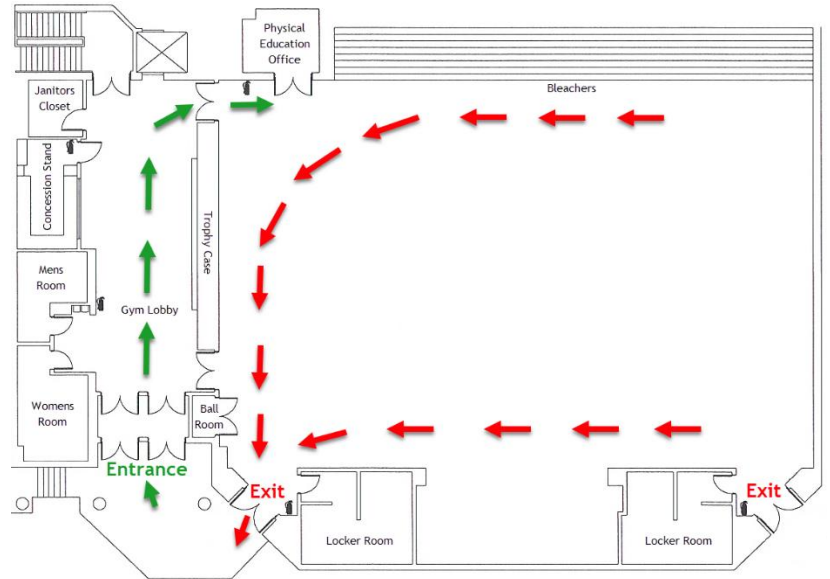

1. Coaches, players, referees, and spectators must **properly** wear masks at all times - no exceptions. If anyone removes their mask during the game the building manager will stop the game until everyone is wearing masks again. Anyone repeatedly removing their mask must leave the gym.
2. Related to masks, currently the CDC does not recommend using face shields as a substitute for masks or the use of masks with exhalation valves or vents. Also, when wearing a gaiter, use one with two layers or fold it to make two layers.
3. **Both teams may have three (3) spectators total per player (i.e., one parent or one sibling).** Gym capacity is 90 people.
4. Teams should wait in the parking lot until 15 minutes before their game time to enter the gym lobby. Please do not overcrowd the gym lobby - wait outside if necessary.
5. We are not using the gym locker rooms.
6. At Bethel campus gym use the restrooms in the lobby. At the OLG campus use the restrooms in the hallway next to the lobby.
7. Teams say the pre-game prayer on separate halves of the court and no mingling or hand slaps after the game.
8. Teams and spectators enter the gyms through the gym lobby entrances and exit through the marked exit doors that lead directly outside.
9. Teams should bring all their gear into the gyms and leave nothing in the gym lobby.
10. Please do not linger in the gyms after games if there are teams waiting. We cannot let them in until you exit.
11. We will take temperatures and record attendance for all people entering the gyms. Anyone with a temperature of 100.4 degrees or higher will not be able to enter.
12. We will not have concessions except for a limited supply of cold drinks (water, Gatorade) for the players to buy. Please make sure your players have their own water and any extra items they may need.
13. Admission charge for spectators: \$1 for children, \$4 for adults.
14. We are not currently live streaming games at either gym.